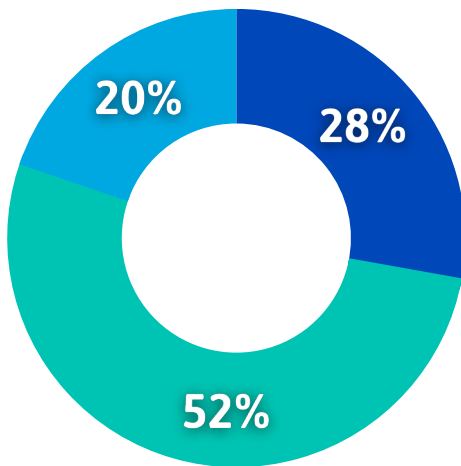

2021 to 2022 fact sheet

2078

Registered Students*

**The total number of registered students represents a unique count for the academic year.*

578

Self-declared Indigenous (Domestic) Students

32

Average age of Indigenous (Domestic) Students

24

Average age of International Students

Demographic Distribution

- Indigenous (Domestic)
- Non-Indigenous (Domestic)
- International

Gender Distribution

- Female
- Male
- Non-binary
- Prefer not to disclose

411 International Students from 25 countries